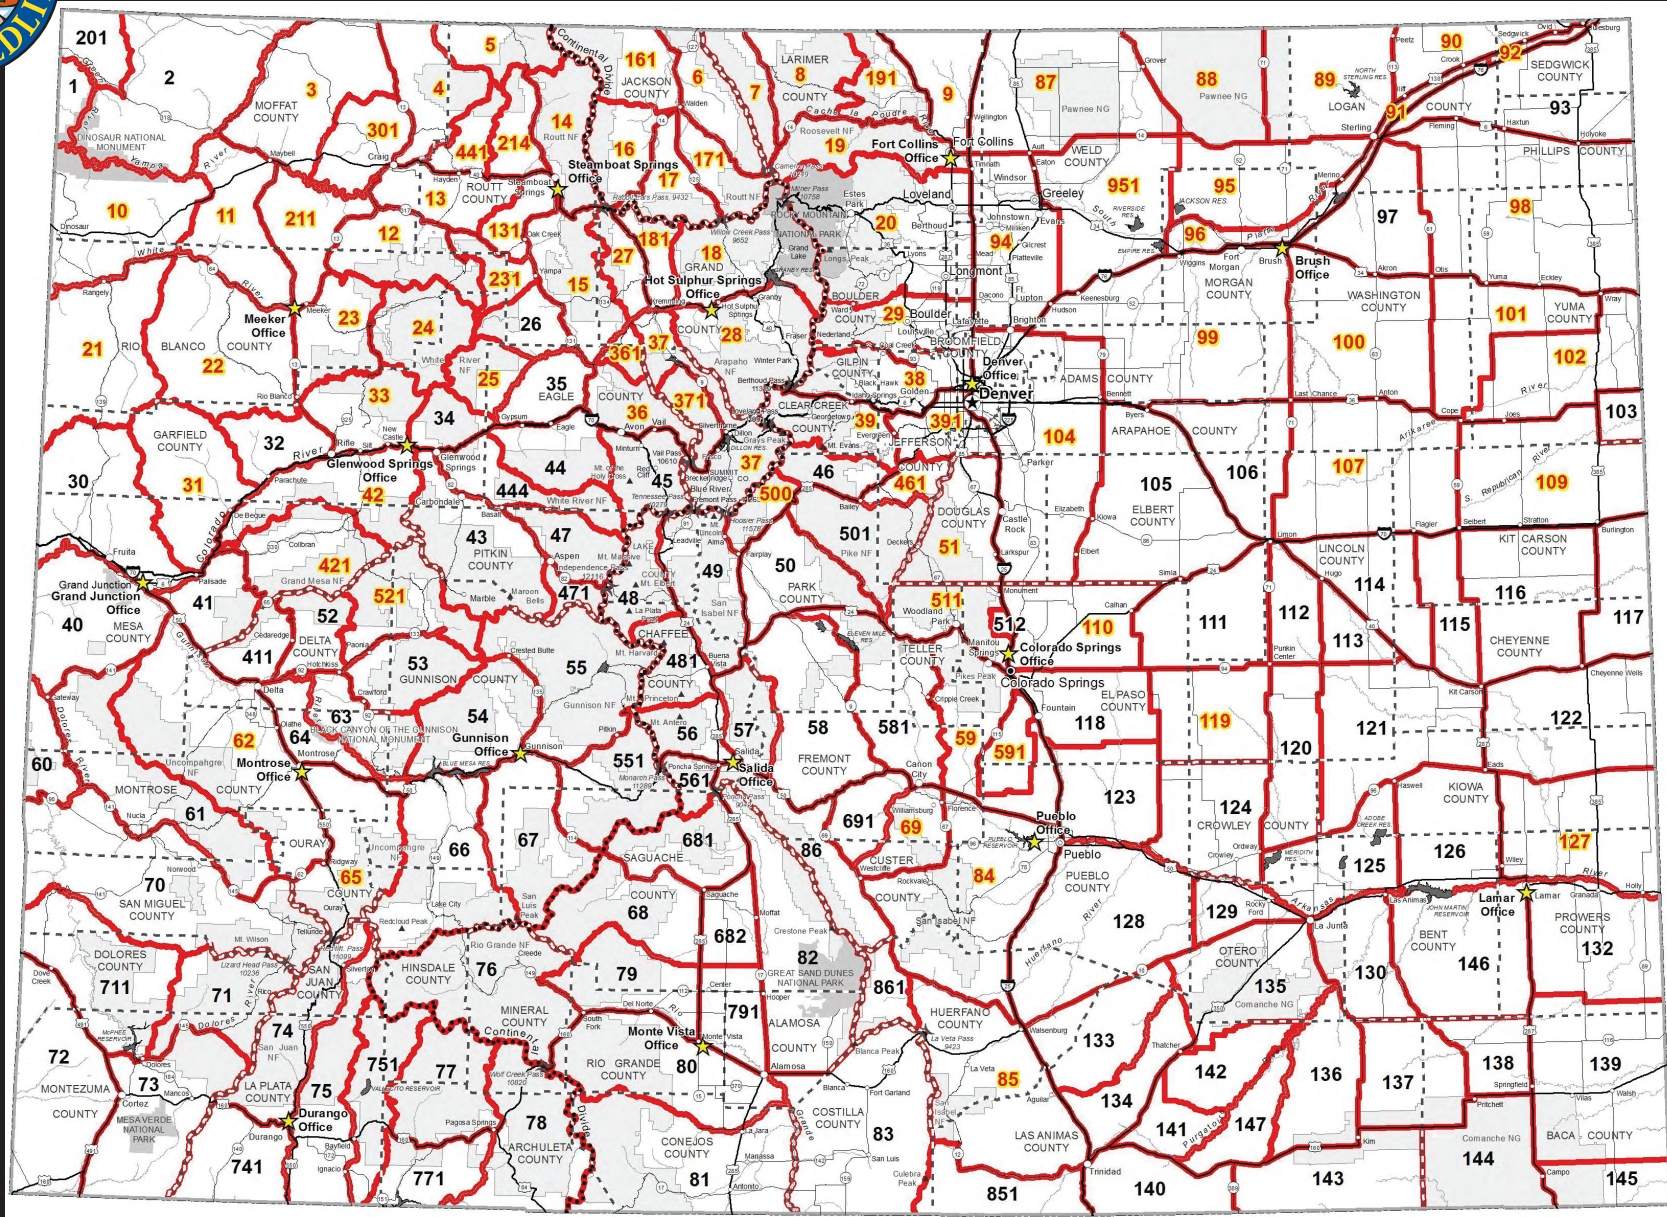

COLORADO GAME MANAGEMENT UNITS

PLEASE CHECK THE COLORADO BIG GAME HUNTING BROCHURE FOR UNIT-SPECIFIC REGULATIONS

UNIT NUMBERS IN RED indicate chronic wasting disease has been detected in that unit. These map boundaries are approximate. The map is **NOT** to be used in the field as an indicator of unit boundaries.